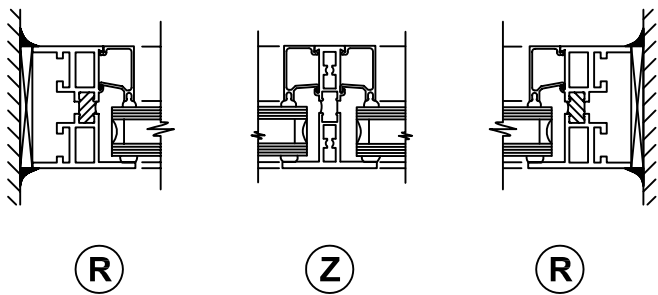

FIXED WINDOWS

PORTAL INC.

10 TRACY DRIVE - AVON, MA. 02322

SERIES
250TB
full size details

FIXED WINDOWS

R JAMB

Z VERTICAL

R JAMB