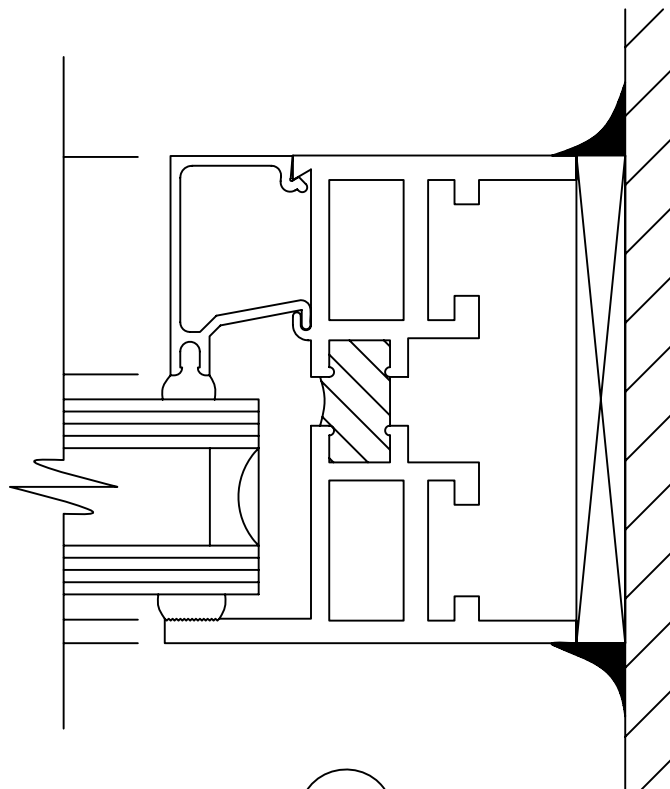

FIXED WINDOWS

PORTAL INC.

10 TRACY DRIVE - AVON, MA. 02322

SERIES
250TB
full size details

FIXED WINDOWS

R JAMB

Z VERTICAL

R JAMB

FIXED WINDOWS