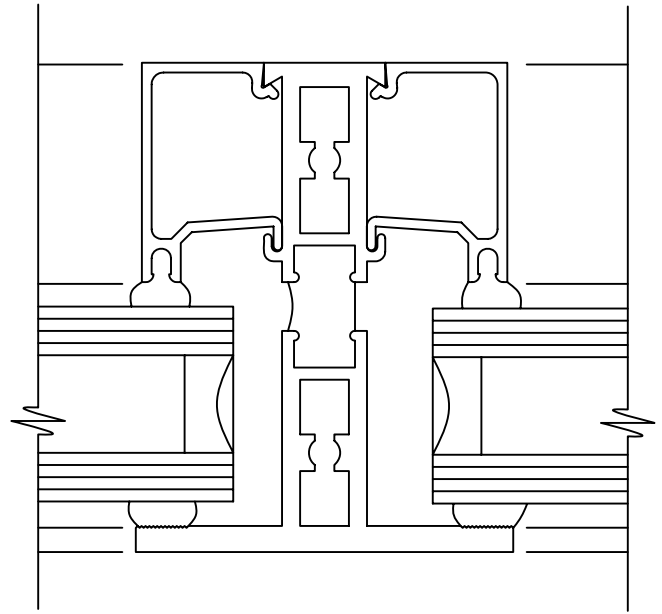

FIXED WINDOWS

PORTAL INC.

10 TRACY DRIVE - AVON, MA. 02322

SERIES
250TB
full size details

FIXED WINDOWS

R JAMB

Z VERTICAL

R JAMB