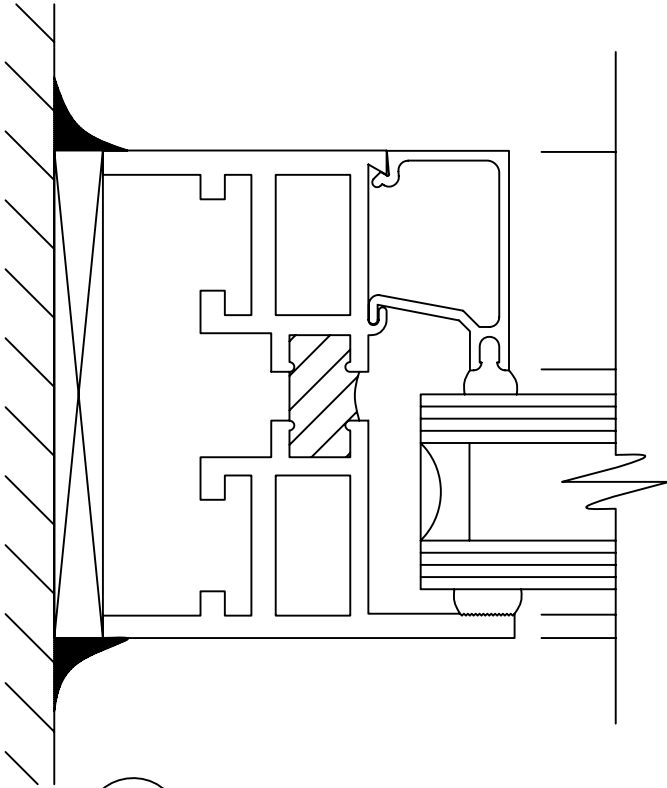

FIXED WINDOWS

PORTAL INC.

10 TRACY DRIVE - AVON, MA. 02322

SERIES
250TB
full size details

FIXED WINDOWS

R JAMB

Z VERTICAL

R JAMB

FIXED WINDOWS