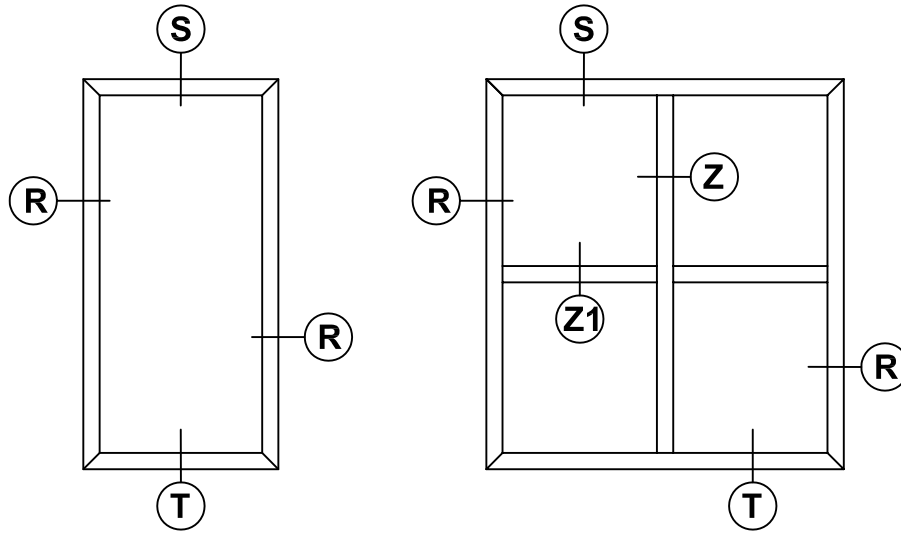

FIXED WINDOWS

PORTAL INC.

10 TRACY DRIVE - AVON, MA. 02322

SERIES
250TB
full size details

FIXED WINDOWS

R JAMB

Z VERTICAL

R JAMB

FIXED WINDOWS