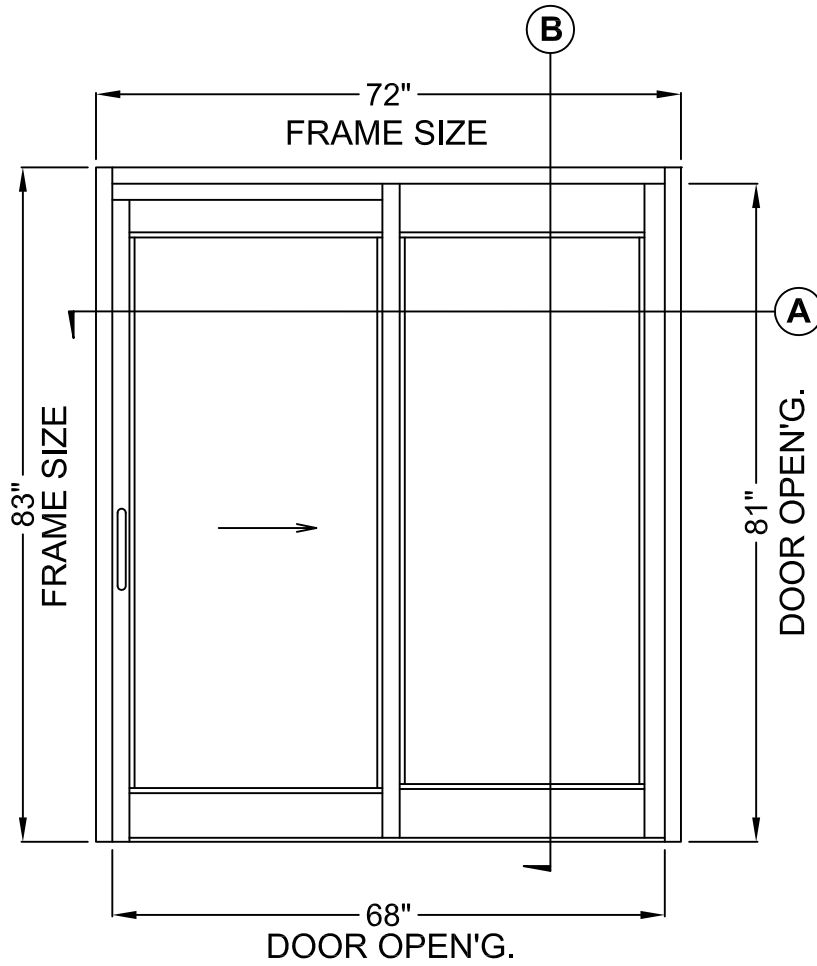

## INTERIOR MANUAL SLIDING DOORS

ELEVATION (A)

(1/2"=1'-0")