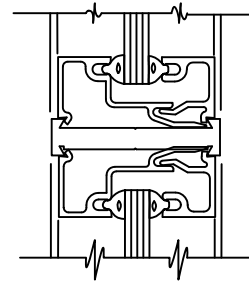

2-1/2" MID RAIL

4" MID RAIL

6" MID RAIL

**SWING
DOOR**
full size details

**8" OR 10"
MID RAIL**

ALTERNATE 1" GLAZING

3/8" MUNTIN BARS

ALTERNATE BOTTOM RAILS
Quarter size details

**ALTERNATE STACKED
BOTTOM RAILS**

**SWING
DOOR**
full size details

(ALTERNATE 8" BOTTOM RAIL)

(ALTERNATE 10" BOTTOM RAIL)

VARIOUS STACKED RAILS

OPTIONAL
KICK PLATE.

THRESHOLDS