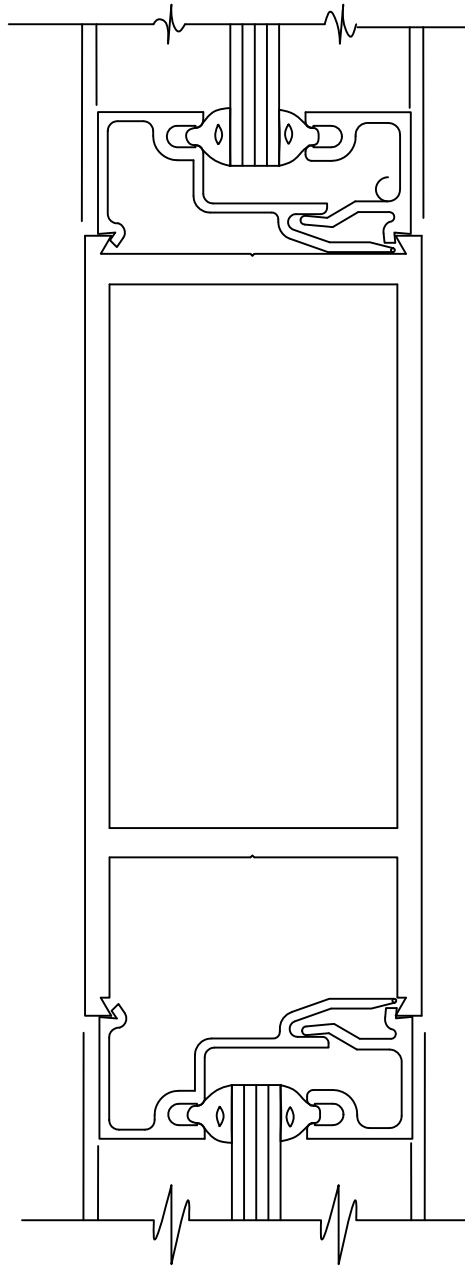

2-1/2" MID RAIL

4" MID RAIL

6" MID RAIL

**SWING
DOOR**
full size details

**8" OR 10"
MID RAIL**

ALTERNATE 1" GLAZING

3/8" MUNTIN BARS

ALTERNATE BOTTOM RAILS
Quarter size details

**ALTERNATE STACKED
BOTTOM RAILS**

**SWING
DOOR**
full size details

(ALTERNATE 8" BOTTOM RAIL)

(ALTERNATE 10" BOTTOM RAIL)

VARIOUS STACKED RAILS

OPTIONAL
KICK PLATE.

THRESHOLDS