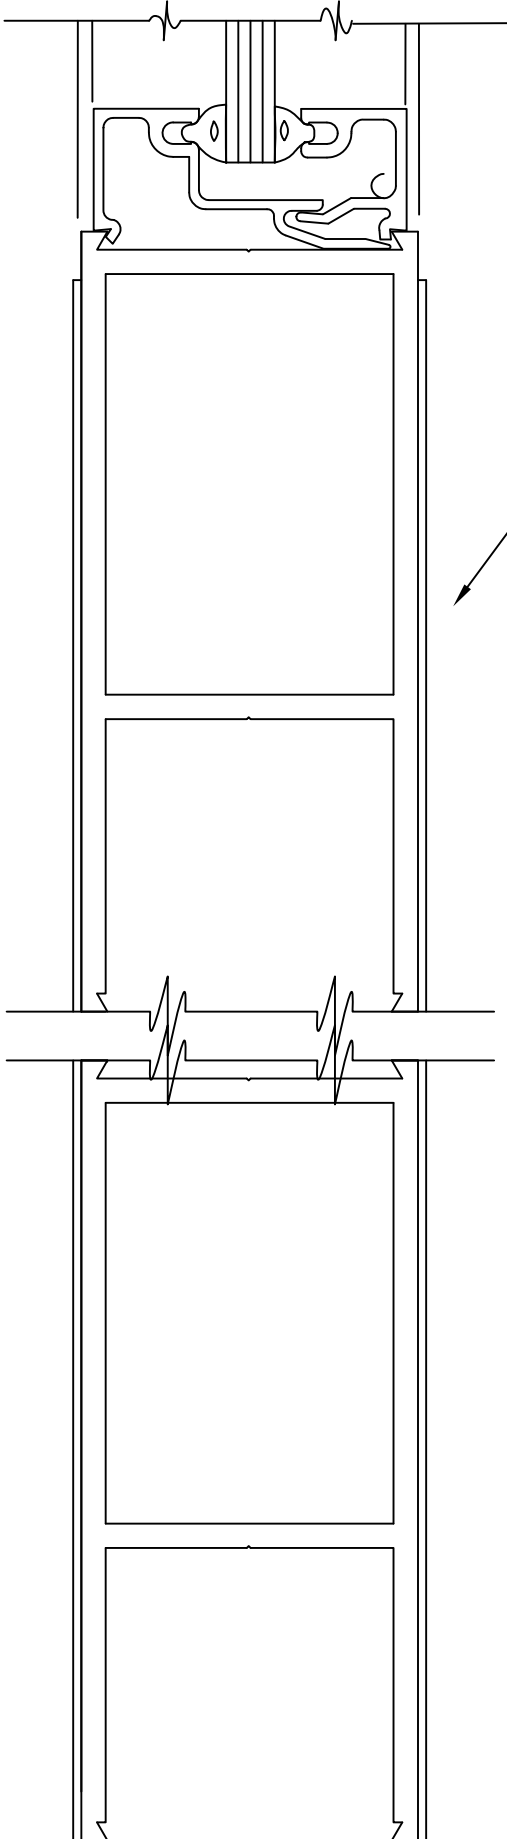

2-1/2" MID RAIL

4" MID RAIL

6" MID RAIL

**SWING
DOOR**
full size details

**8" OR 10"
MID RAIL**

ALTERNATE 1" GLAZING

3/8" MUNTIN BARS

ALTERNATE BOTTOM RAILS
Quarter size details

**ALTERNATE STACKED
BOTTOM RAILS**

**SWING
DOOR**
full size details

(ALTERNATE 8" BOTTOM RAIL)

(ALTERNATE 10" BOTTOM RAIL)

VARIOUS STACKED RAILS

OPTIONAL
KICK PLATE.

THRESHOLDS