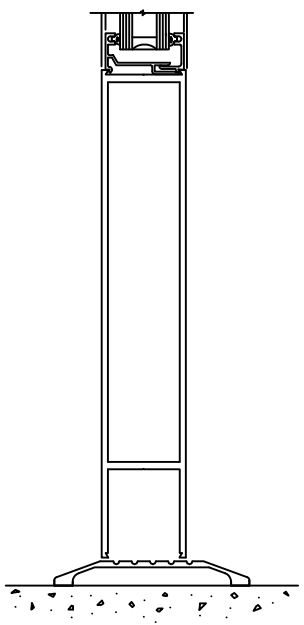

2-1/2" MID RAIL

4" MID RAIL

6" MID RAIL

**SWING
DOOR**
full size details

**8" OR 10"
MID RAIL**

ALTERNATE 1" GLAZING

3/8" MUNTIN BARS

ALTERNATE BOTTOM RAILS
Quarter size details

**ALTERNATE STACKED
BOTTOM RAILS**

**SWING
DOOR**
full size details

(ALTERNATE 8" BOTTOM RAIL)

(ALTERNATE 10" BOTTOM RAIL)

VARIOUS STACKED RAILS

OPTIONAL
KICK PLATE.

THRESHOLDS