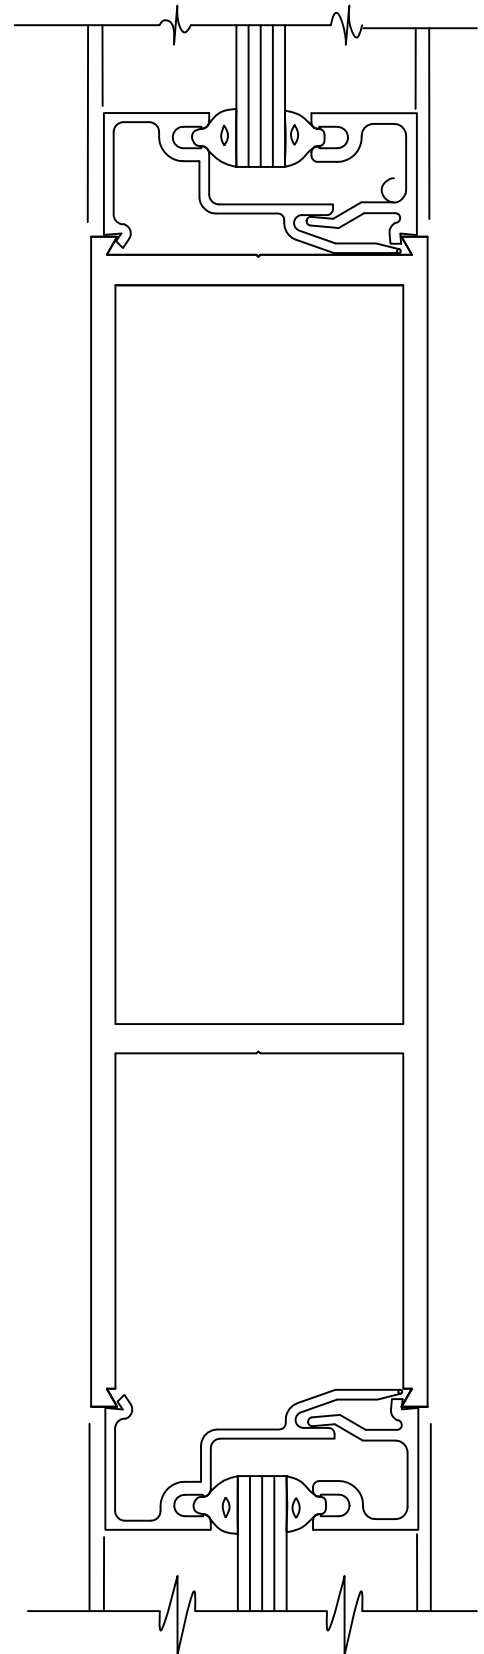

2-1/2" MID RAIL

4" MID RAIL

6" MID RAIL

**SWING
DOOR**
full size details

**8" OR 10"
MID RAIL**

ALTERNATE 1" GLAZING

3/8" MUNTIN BARS

ALTERNATE BOTTOM RAILS
Quarter size details

**ALTERNATE STACKED
BOTTOM RAILS**

**SWING
DOOR**
full size details

(ALTERNATE 8" BOTTOM RAIL)

(ALTERNATE 10" BOTTOM RAIL)

VARIOUS STACKED RAILS

OPTIONAL
KICK PLATE.

THRESHOLDS