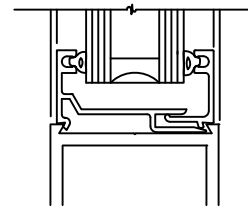

2-1/2" MID RAIL

4" MID RAIL

6" MID RAIL

**SWING
DOOR**
full size details

**8" OR 10"
MID RAIL**

ALTERNATE 1" GLAZING

3/8" MUNTIN BARS

ALTERNATE BOTTOM RAILS
Quarter size details

**ALTERNATE STACKED
BOTTOM RAILS**

**SWING
DOOR**
full size details

(ALTERNATE 8" BOTTOM RAIL)

(ALTERNATE 10" BOTTOM RAIL)

VARIOUS STACKED RAILS

OPTIONAL
KICK PLATE.

THRESHOLDS