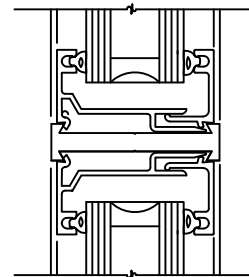

2-1/2" MID RAIL

4" MID RAIL

6" MID RAIL

**SWING
DOOR**
full size details

**8" OR 10"
MID RAIL**

ALTERNATE 1" GLAZING

3/8" MUNTIN BARS

ALTERNATE BOTTOM RAILS
Quarter size details

**ALTERNATE STACKED
BOTTOM RAILS**

**SWING
DOOR**
full size details

(ALTERNATE 8" BOTTOM RAIL)

(ALTERNATE 10" BOTTOM RAIL)

VARIOUS STACKED RAILS

OPTIONAL
KICK PLATE.

THRESHOLDS