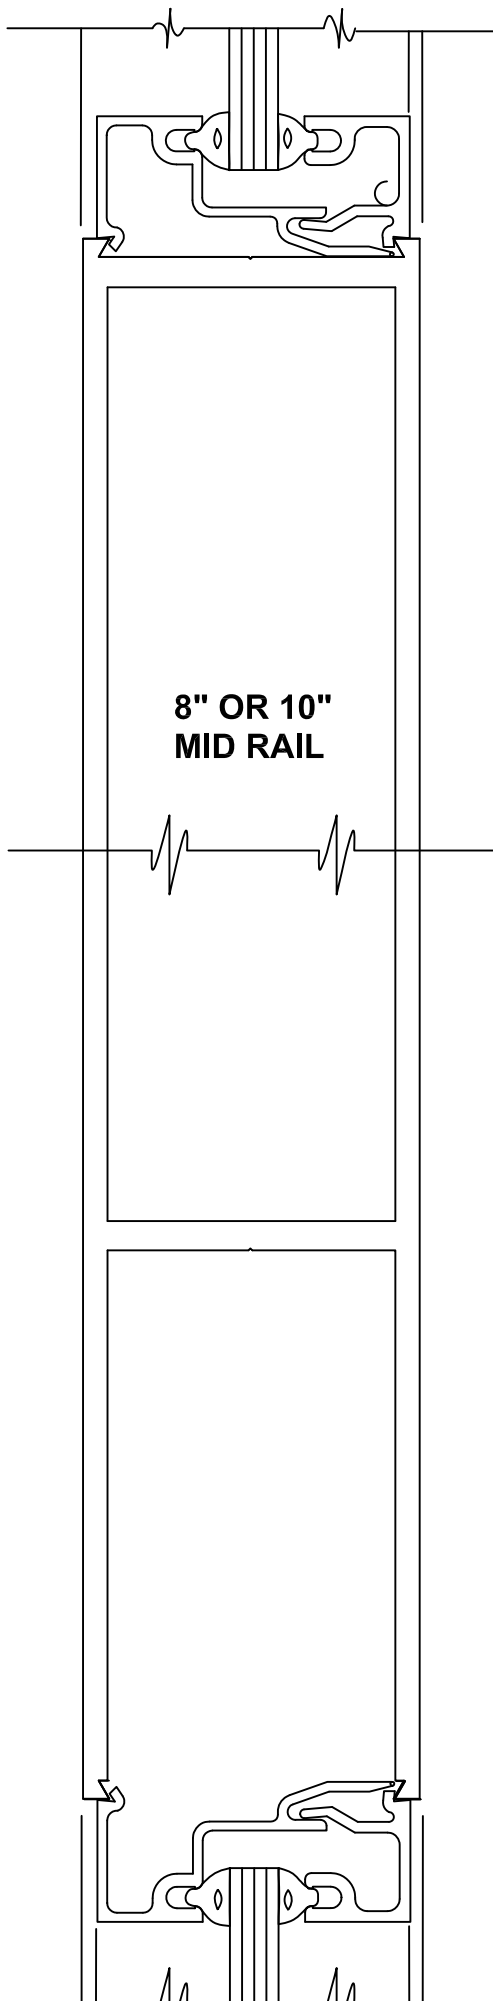

2-1/2" MID RAIL

4" MID RAIL

6" MID RAIL

**SWING
DOOR**
full size details

**8" OR 10"
MID RAIL**

ALTERNATE 1" GLAZING

3/8" MUNTIN BARS

ALTERNATE BOTTOM RAILS
Quarter size details

**ALTERNATE STACKED
BOTTOM RAILS**

**SWING
DOOR**
full size details

(ALTERNATE 8" BOTTOM RAIL)

(ALTERNATE 10" BOTTOM RAIL)

VARIOUS STACKED RAILS

OPTIONAL
KICK PLATE.

THRESHOLDS